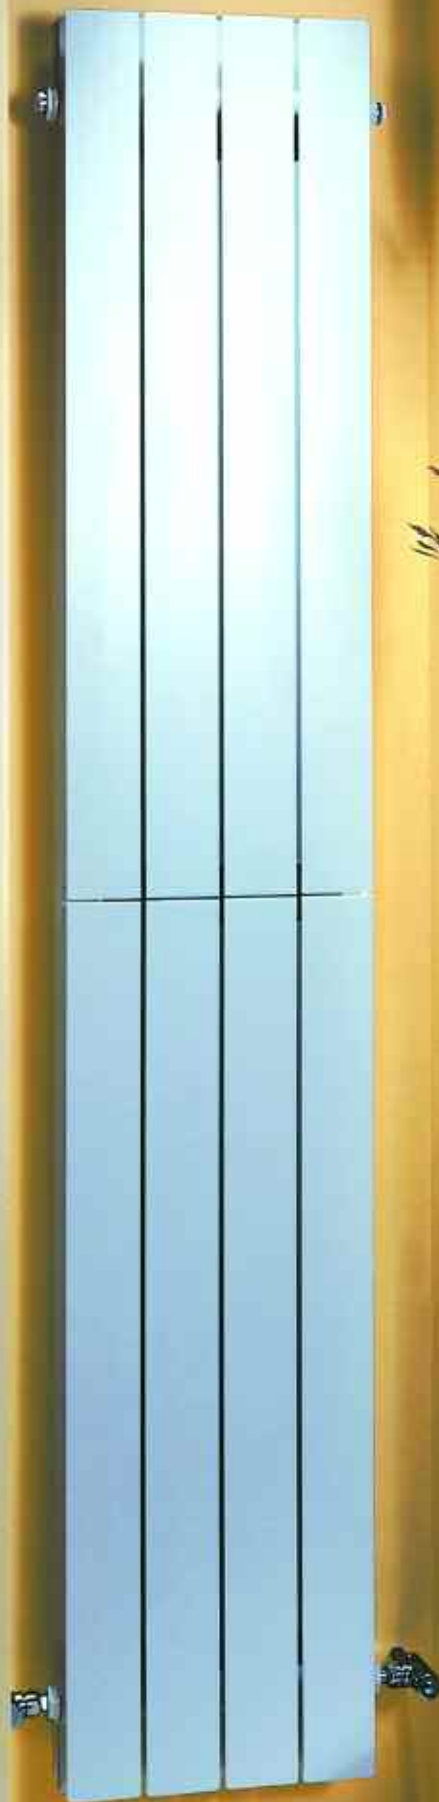

Decoral Hi

Extending the lines of the Decoral creates a truly beautiful aluminium radiator. Guaranteed for 10 years and sealed internally with aluminium oxide, this is quality and simplicity combined.

10 Year Guarantee