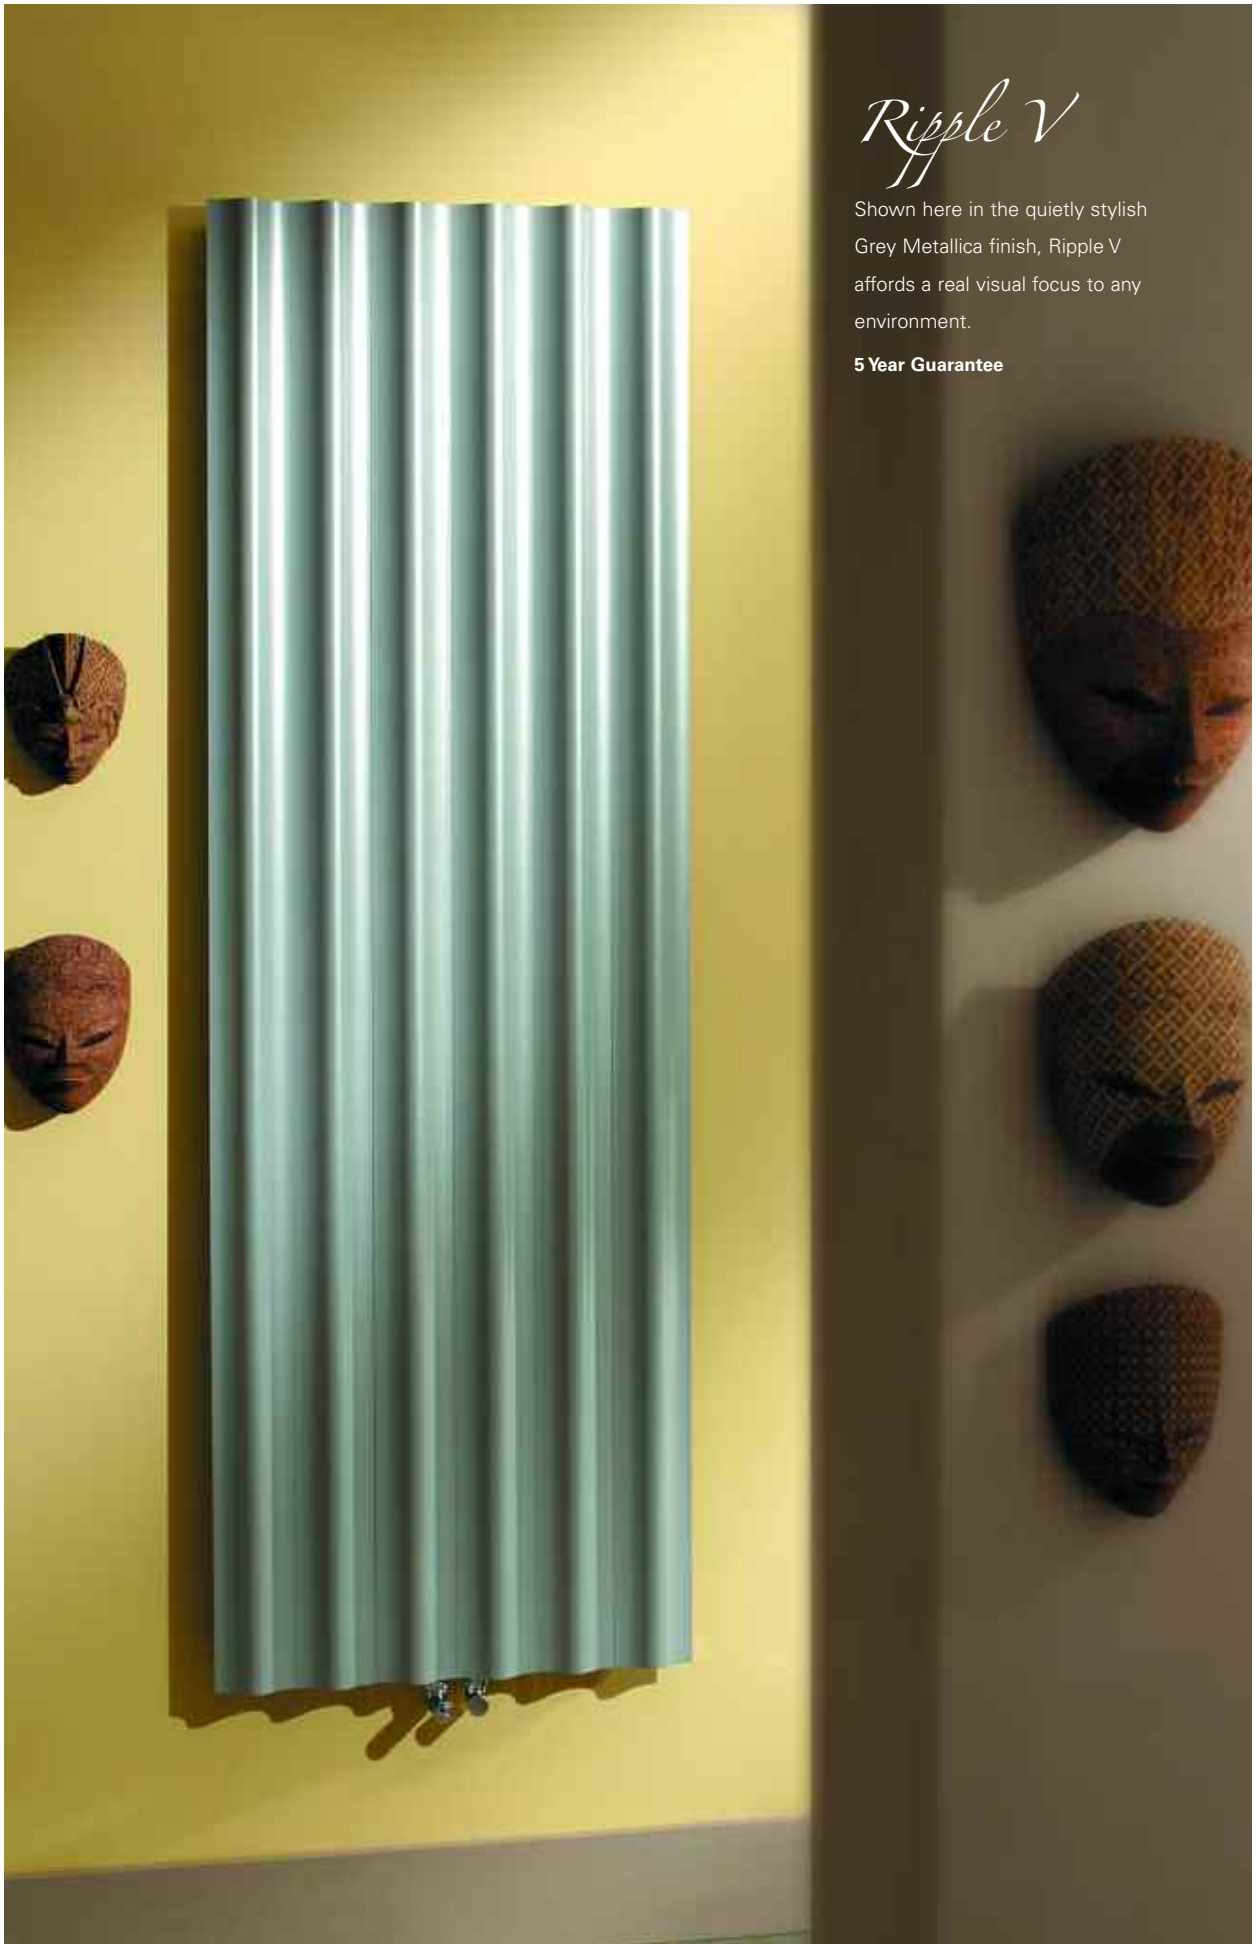

Ripple V

Shown here in the quietly stylish Grey Metallica finish, Ripple V affords a real visual focus to any environment.

5 Year Guarantee