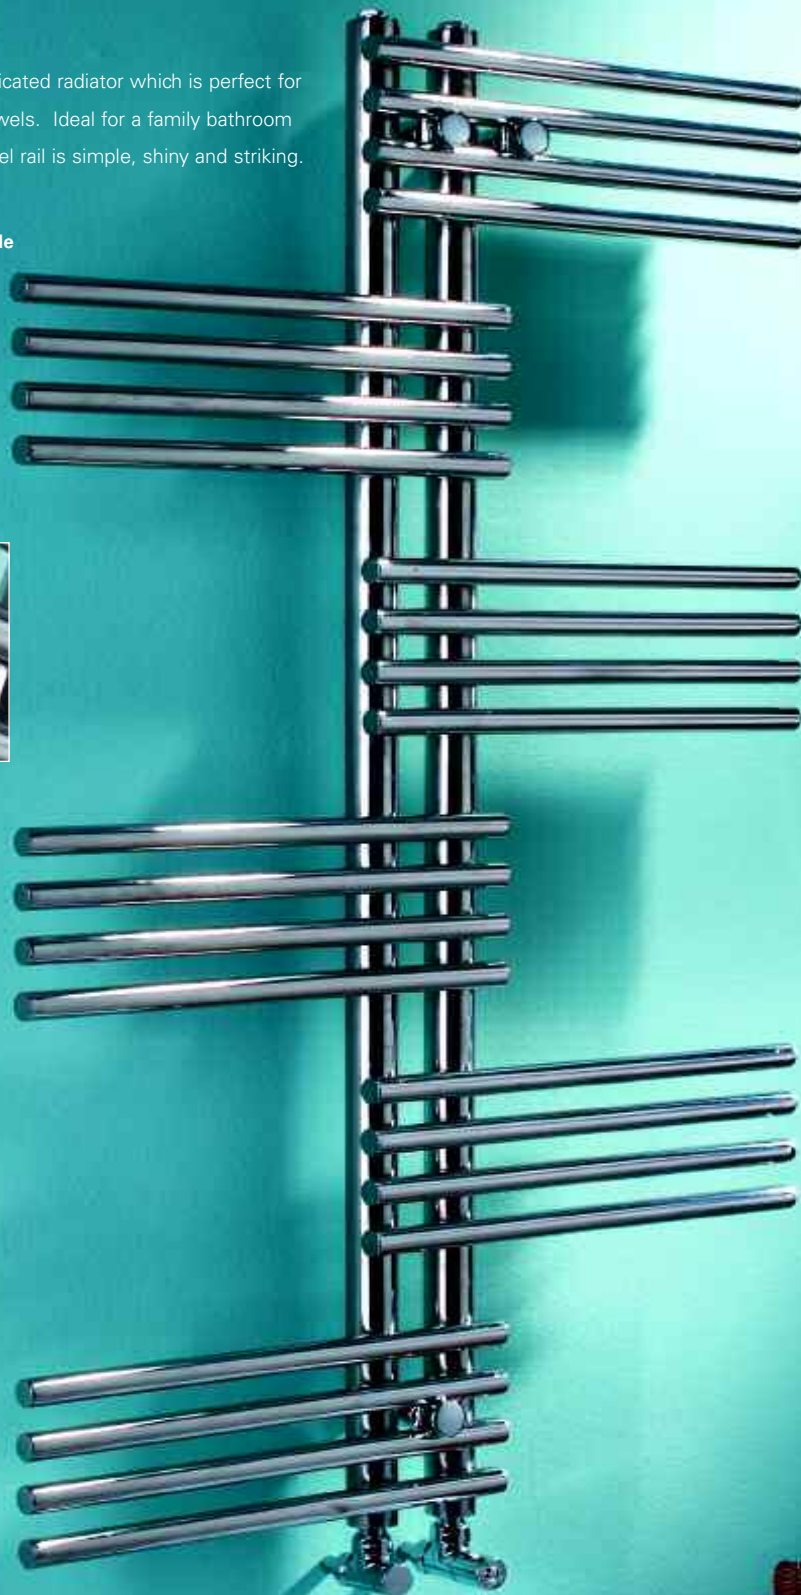

Fingers

An elegant and sophisticated radiator which is perfect for drying and warming towels. Ideal for a family bathroom this stainless steel towel rail is simple, shiny and striking.

10 Year Guarantee

Electric options available