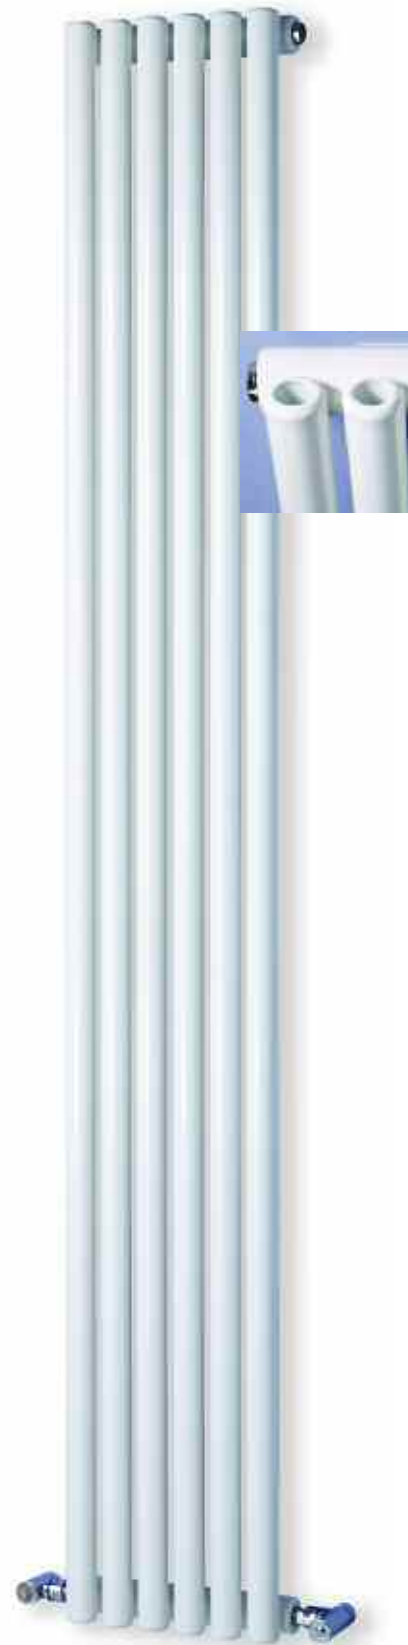

Monoline KB ▶

Equally at home in the kitchen or bathroom, the Monoline KB has a smart finish and a towel hanger to combine beauty with practicality. Also available in white.

White 5 Year Guarantee

Stainless Steel 10 Year Guarantee